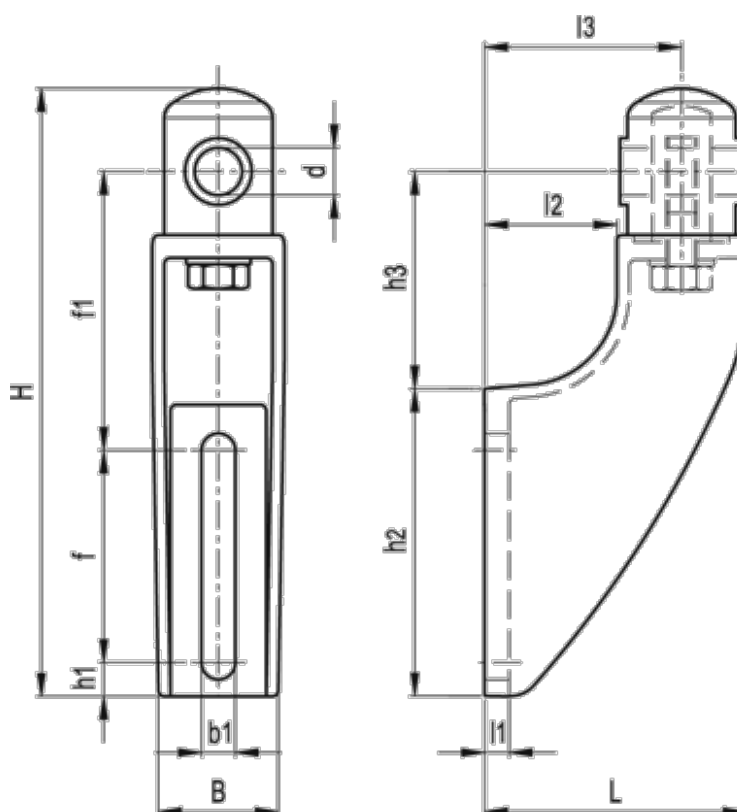

Data Sheet

Article number: 2310419666
Description: E+G Guide rail bracket
SPR.16-B

Measures

B = 41	h3 = 70
b1 = 11	L = 85
d = 16	l1 = 8
f = 69	l2 = 43
f1 = 90	l3 = 64
H = 193	Weight (g) = 194
h1 = 11	
h2 = 100	